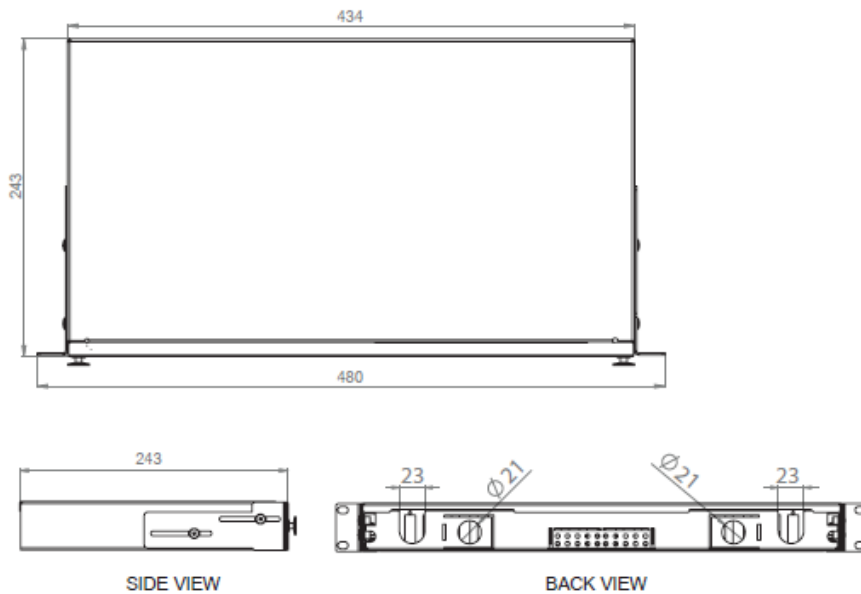

Technical Drawings

Product Number Information

DN-96310	Fiber Optic Splice Box, 1U, equipped, 12x ST Simplex, incl. PG 16 screws, splice cassette, colored pigtailed, OM2, adapter
DN-96311	Fiber Optic Splice Box, 1U, equipped, 24x ST Simplex, incl. PG 16 screws, splice cassette, colored pigtailed, OM2, adapter
DN-96310/3	Fiber Optic Splice Box, 1U, equipped, 12x ST Simplex, incl. PG 16 screws, splice cassette, colored pigtailed, OM3, adapter
DN-96311/3	Fiber Optic Splice Box, 1U, equipped, 24x ST Simplex, incl. PG 16 screws, splice cassette, colored pigtailed, OM3, adapter
DN-96310/9	Fiber Optic Splice Box, 1U, equipped, 12x ST Simplex, incl. PG 16 screws, splice cassette, colored pigtailed, OS2, adapter
DN-96311/9	Fiber Optic Splice Box, 1U, equipped, 24x ST Simplex, incl. PG 16 screws, splice cassette, colored pigtailed, OS2, adapter