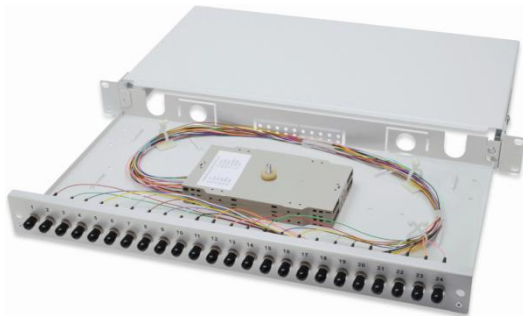

DIGITUS® Fiber Optic Splice Boxes, ST

✓ Completely pre-assembled

✓ Sturdy steel sheet

✓ 12x ST, 24x ST Simplex

✓ OM2, OM3 or OS2

DN-96311 (24x ST Simplex, OM3)

Abstract

DIGITUS® Fiber Optic Splice Boxes, 1U, 12x ST Simplex, 24x ST Simplex, various fiber classes

Features

- Sturdy carrier housing made of 1.0 mm sheet steel, powder coated
- Variable in depth of 19" rack
- Box is extensible
- Completely pre-fabricated, fiber pigtailed exposed and inserted into the splice cassette(s)
- Colored pigtailed
- Couplers with circonia ceramic ferrule
- Available with 12x ST, 24x ST Simplex
- Available as OM2, OM3 and OS2
- PG 16 screw, cassette, cassette cover and strain relief included
- 1 height unit (44.45 mm)
- Standard color grey (RAL 7035); optional available in color black (RAL 9005)

Product Overview

The DIGITUS® Fiber optic splice boxes display a sturdy and compact design and take care of the easy crossover between fiber optic installation cables to duplex- or breakout cables. The easy installation and the optimal protection of the fibers inside of the full metal housing are just a few advantages of these splice boxes. They are fully equipped and already contain splice cassettes, pigtailed color coded acc. IEC 60304 and the according couplers. Furthermore, DIGITUS® offers a various range of high quality fiber optic products like fiber optic patch cables, installation cables or cleaning tools, which represent a perfect supplement for your network.