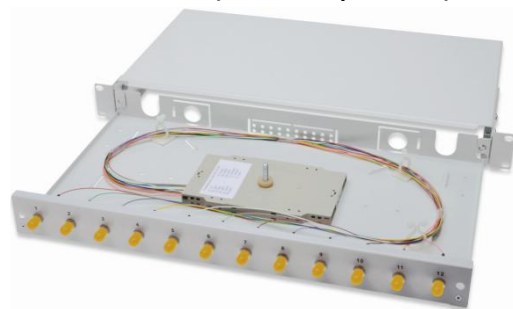

DN-96310/9 (12x ST Simplex, OS2)